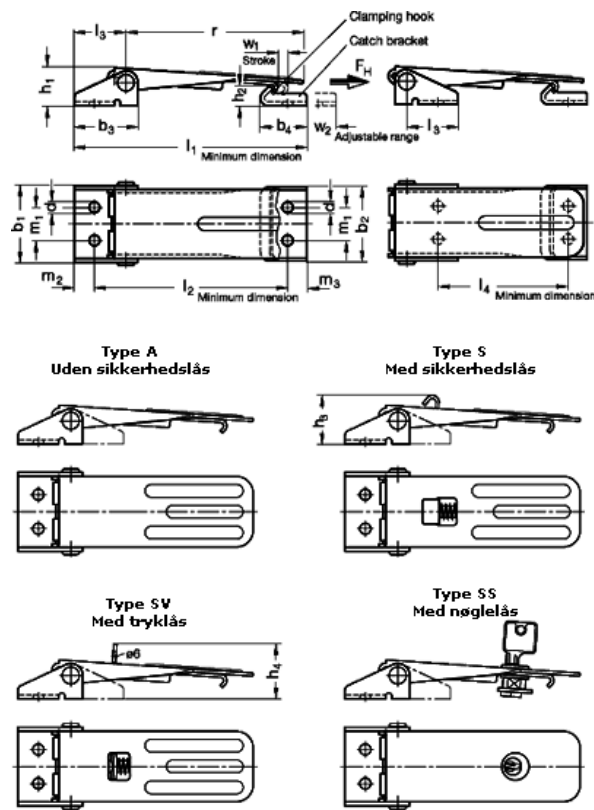

Article number: 201112062

Description: E+G Klee Hook clamp
GN 821-400-SS-ST-2

Measures

$b_1 = 46,5$	$h_4 = 32,5$	N	= 4000
$b_2 = 45$	$l_1 = 144$	r	= 107,5
$b_3 = 38$	$l_2 = 120,5$	w1	= 6,5
$b_4 = 27$	$l_3 = 32$	w2 adjustable range	= 18
$d = 6,3$	$l_4 = 83,5$		
$h_1 = 22$	$m_1 = 20$		
$h_2 = 12$	$m_2 = 12$		
$h_3 = 28,5$	$m_3 = 11,5$		